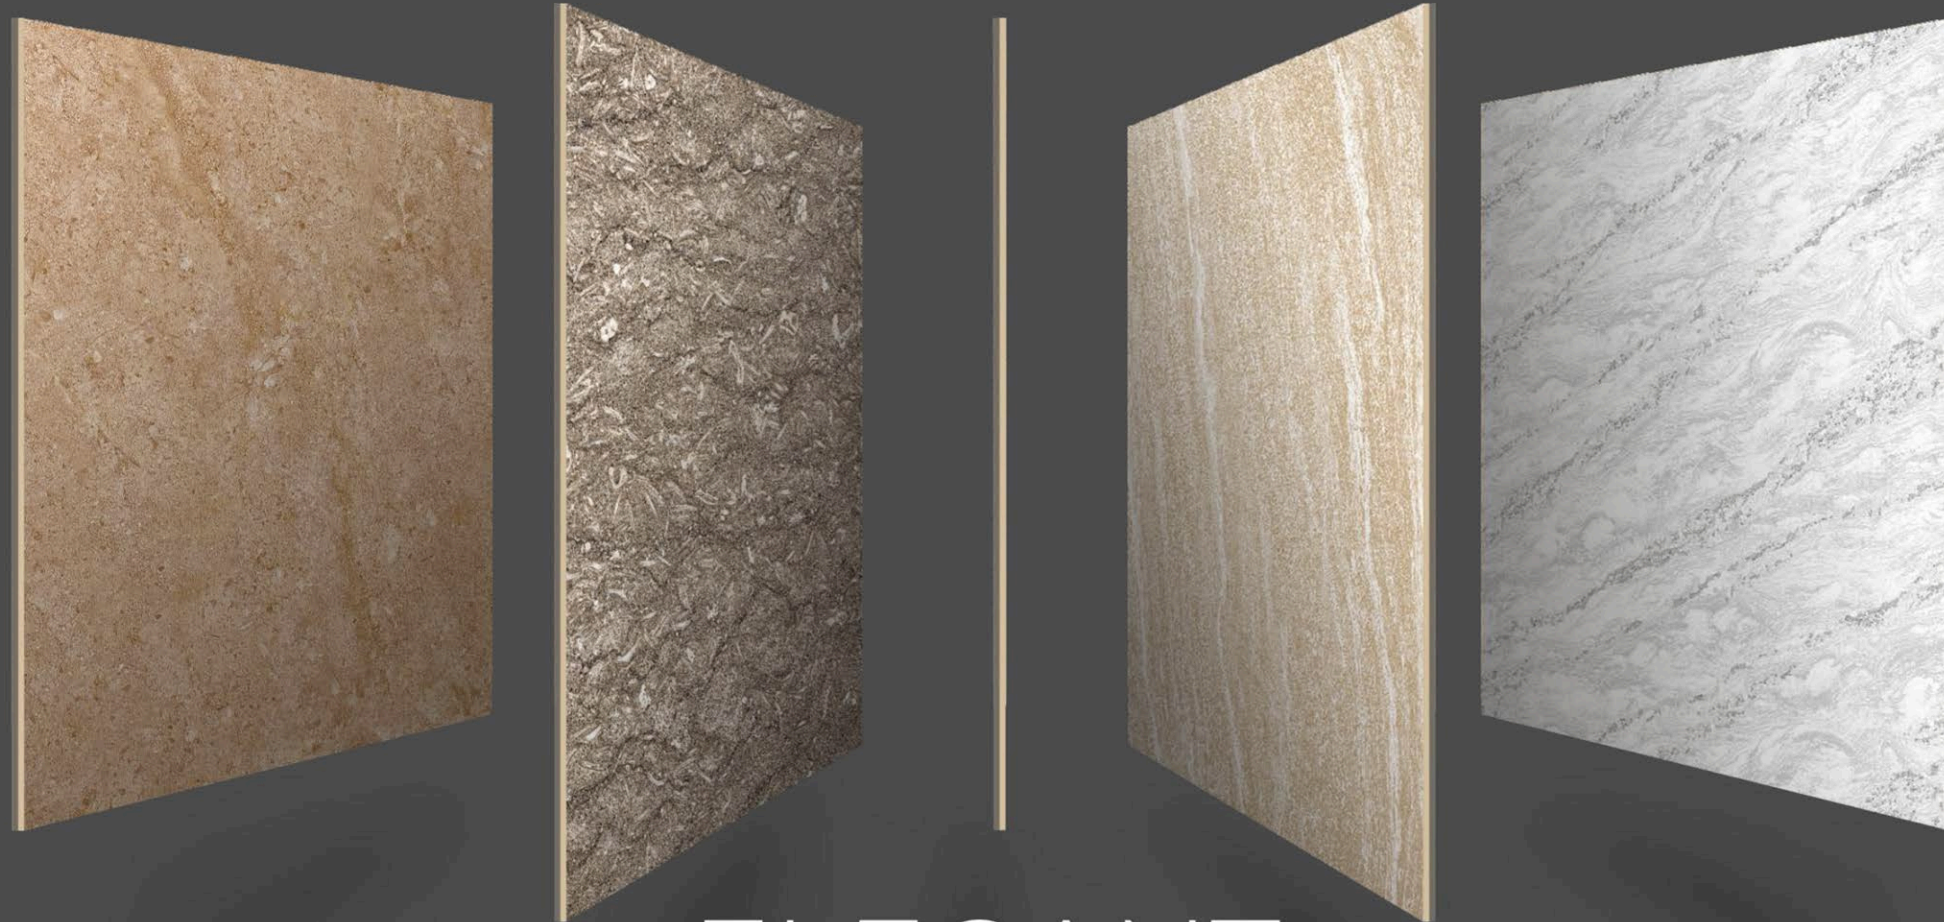

PLUSWAY

— M A R B L E S —

TIMELESS BEAUTY. LASTING IMPRESSION.

ELEGANT
MASTERPIECES

DC
COLLECTION
600x600mm